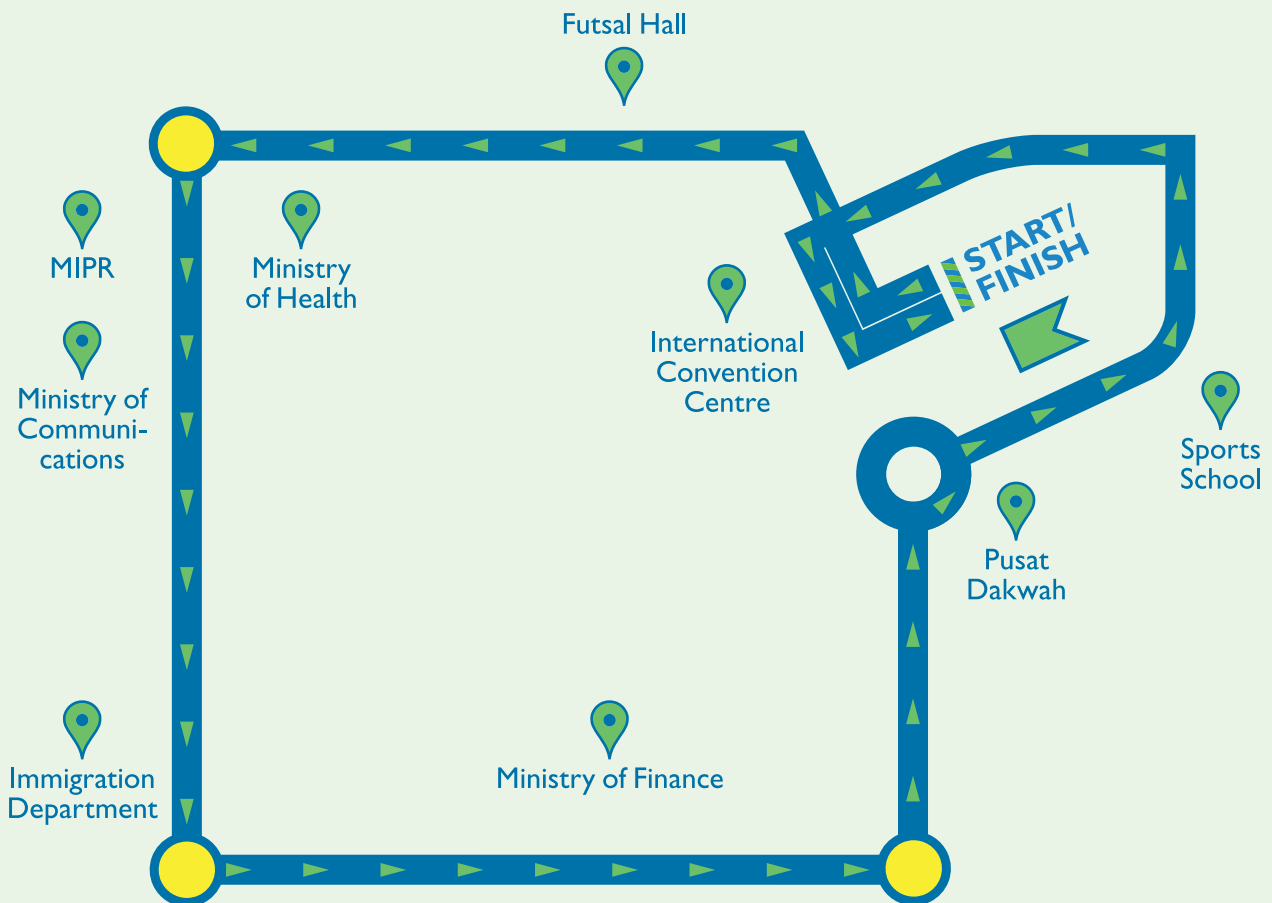

## LEGEND

-  Start/Finish Line
-  National Indoor Stadium
-  Traffic Light
-  Landmark
-  Route

## 5 KM ROUTE

### LEGEND

-  Start/Finish Line
-  National Indoor Stadium
-  Traffic Light
-  Landmark
-  Route

### LEGEND

-  Start/Finish Line
-  National Indoor Stadium
-  Route
-  Landmark